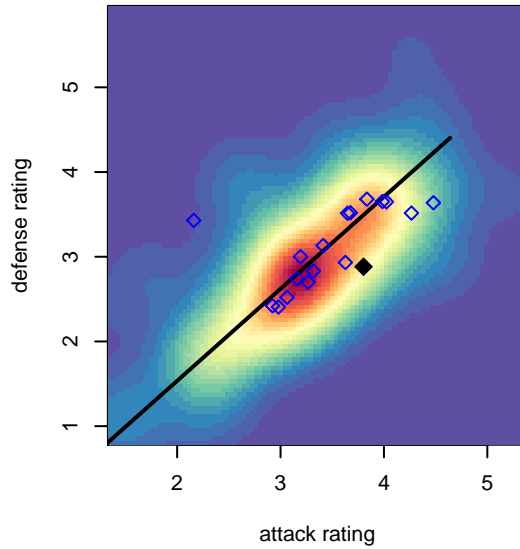

# Harbor Premier Green B96

Harbor FC  
 Gig Harbor, WA  
 B96 total strength=1764  
 attack=44.83 defense=17.85  
 fall league = RCL B96 Div 2  
 notes= Madden 2013, 2014

alt names used:  
 Harbor Premier BU18  
 Harbor Premier B96 Green A

Venues played:  
 2014 Rainier Challenge Copa U18  
 2014 Bend Premier Cup U17-19B U19  
 2014 RCL B96 Div 2  
 2014 PacNW Winter Classic Premier U19  
 2014 WYS Presidents Cup B95

**Harbor Premier Green B96**  
 Dots are actual minus expected GF (blue circles) and GA (red triangles).  
 Blue line is smoothed change in attack strength. Red is smoothed change in defense strength.

**attack and defense variance (black dot)  
relative to other teams  
and top 10 in region**

**attack and defense rating  
relative to others at age  
and all opponents in last 13 months**

**Performance relative to 13 month average**