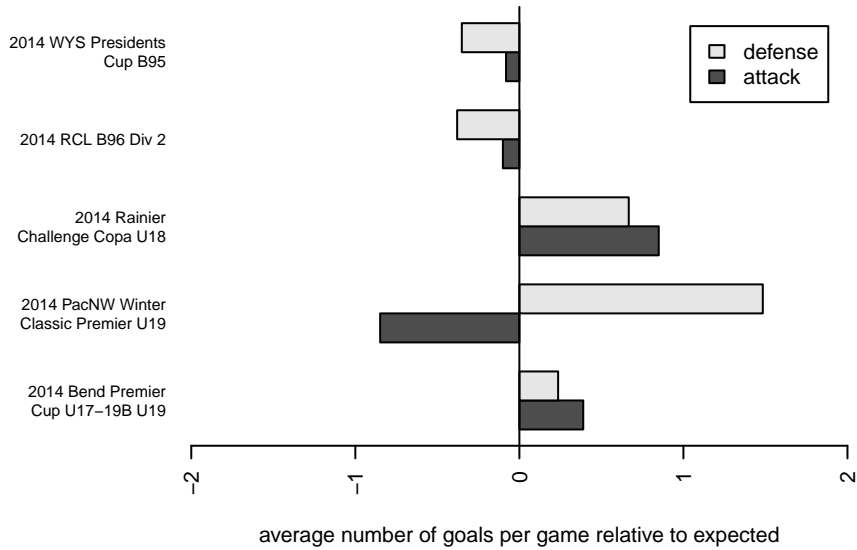

# Harbor Premier Green B96

Harbor FC  
 Gig Harbor, WA  
 B96 total strength=1764  
 attack=44.83 defense=17.85  
 fall league = RCL B96 Div 2  
 notes= Madden 2013, 2014

alt names used:  
 Harbor Premier BU18  
 Harbor Premier B96 Green A

Venues played:  
 2014 Rainier Challenge Copa U18  
 2014 Bend Premier Cup U17-19B U19  
 2014 RCL B96 Div 2  
 2014 PacNW Winter Classic Premier U19  
 2014 WYS Presidents Cup B95

**Harbor Premier Green B96**  
 Dots are actual minus expected GF (blue circles) and GA (red triangles).  
 Blue line is smoothed change in attack strength. Red is smoothed change in defense strength.

**attack and defense variance (black dot)  
relative to other teams  
and top 10 in region**

**attack and defense rating  
relative to others at age  
and all opponents in last 13 months**

**Performance relative to 13 month average**