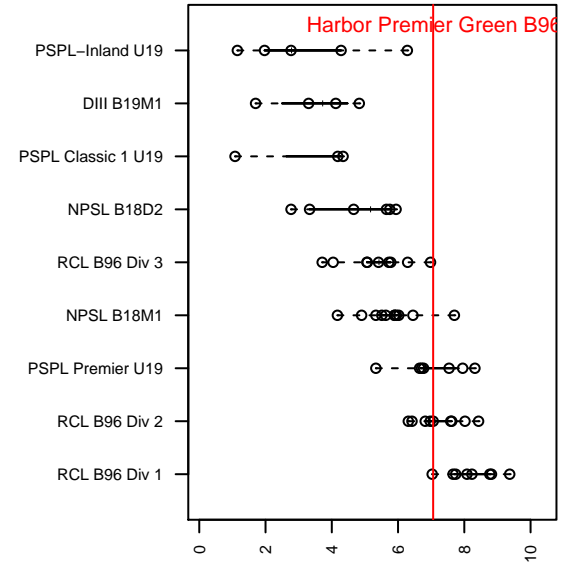

# Harbor Premier Green B96

Harbor FC  
 Gig Harbor, WA  
 B96 total strength=1764  
 attack=44.83 defense=17.85  
 fall league = RCL B96 Div 2  
 notes= Madden 2013, 2014

alt names used:  
 Harbor Premier BU18  
 Harbor Premier B96 Green A

Venues played:  
 2014 Rainier Challenge Copa U18  
 2014 Bend Premier Cup U17-19B U19  
 2014 RCL B96 Div 2  
 2014 PacNW Winter Classic Premier U19  
 2014 WYS Presidents Cup B95

**Harbor Premier Green B96**  
 Dots are actual minus expected GF (blue circles) and GA (red triangles).  
 Blue line is smoothed change in attack strength. Red is smoothed change in defense strength.

**attack and defense variance (black dot)  
relative to other teams  
and top 10 in region**

**attack and defense rating  
relative to others at age  
and all opponents in last 13 months**

**Performance relative to 13 month average**