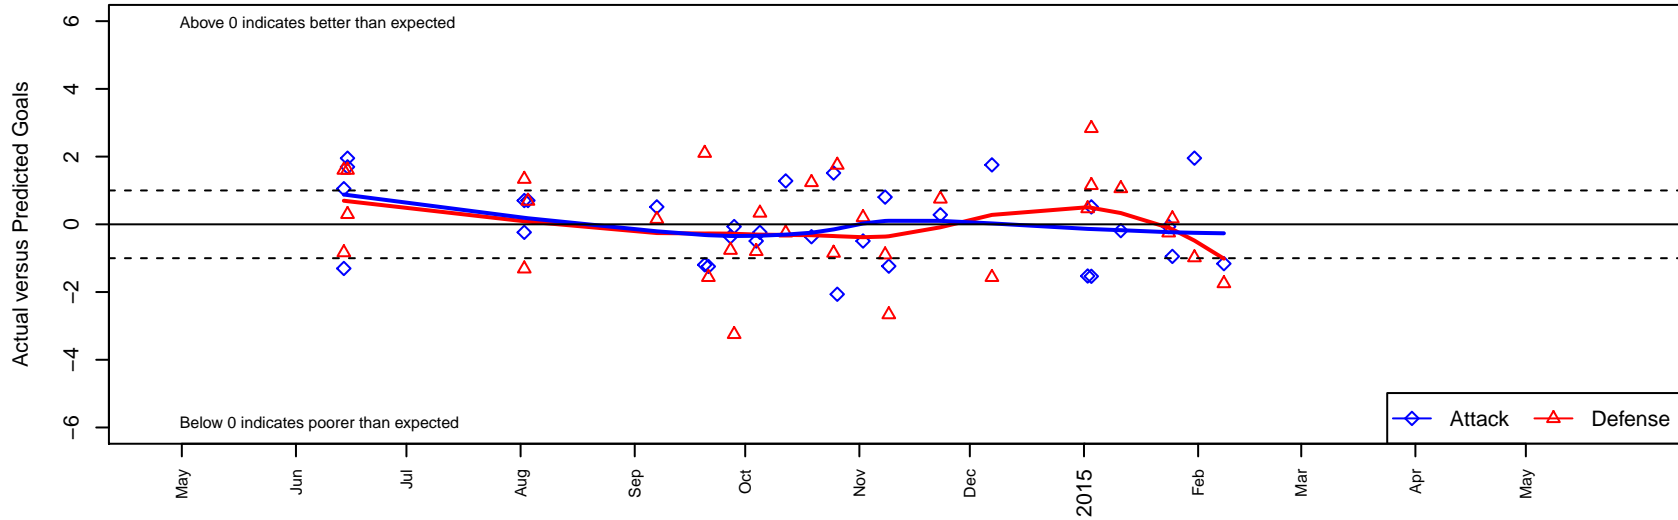

# Harbor Premier Green B96

Harbor FC  
 Gig Harbor, WA  
 B96 total strength=1764  
 attack=44.83 defense=17.85  
 fall league = RCL B96 Div 2  
 notes= Madden 2013, 2014

alt names used:  
 Harbor Premier BU18  
 Harbor Premier B96 Green A

Venues played:  
 2014 Rainier Challenge Copa U18  
 2014 Bend Premier Cup U17-19B U19  
 2014 RCL B96 Div 2  
 2014 PacNW Winter Classic Premier U19  
 2014 WYS Presidents Cup B95

**Harbor Premier Green B96**  
 Dots are actual minus expected GF (blue circles) and GA (red triangles).  
 Blue line is smoothed change in attack strength. Red is smoothed change in defense strength.

**attack and defense variance (black dot)  
relative to other teams  
and top 10 in region**

**attack and defense rating  
relative to others at age  
and all opponents in last 13 months**

**Performance relative to 13 month average**